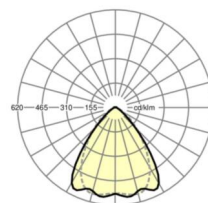

LIGHTING TECHNOLOGY

Placement	LED, Colour rendering/Light colour CRI ≥ 80 / 4000K
Colour tolerance (MacAdam)	3SDCM
Nominal luminous flux	7034lm
Nominal luminous flux-emergency lighting mode	939lm
LED service life	70000h L80/B10 (Tq 35°C), 100000h L80/B50 (Tq 30°C)
Luminaire luminous efficiency	196lm/W
Beam angle	80° (C0) / 75° (C90)
UGR lat./long.	18.5 / 19.2

MECHANICS

Housing colour	traffic white RAL 9016
Dimensions (LxWxH/DxH)	2299mm x 55mm x 37mm
Weight (net)	2.45kg
Type of installation	Mounting rail system installation, Light structure

DEEP-LINK

<https://www.regiolux.de/en/article/19531027310>

Reference	LED 7000lm 840
ηLB	100 %
Φ ↓/↑	98 % / 2 %
UGR lat./long.	18.5 / 19.2

Dimensions

L	2299 mm	Length
B	55 mm	Width
H	37 mm	Height
